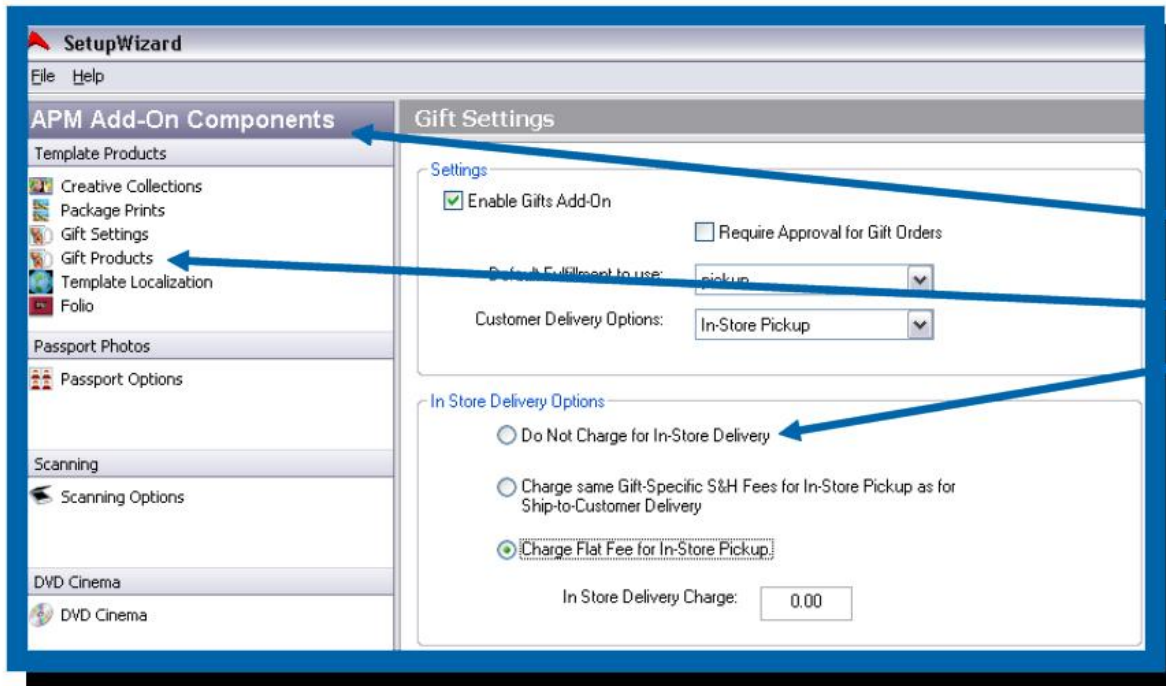

1. Choose APM Add-on Components
2. Select Gift Products
3. Apply the in-store delivery policy

Customer Order Tracking

Retailers can track customer orders online via the EQ Gift Tracker portal. A valid email address and password is required to access your store account and customer orders. www.eggifttracker.com