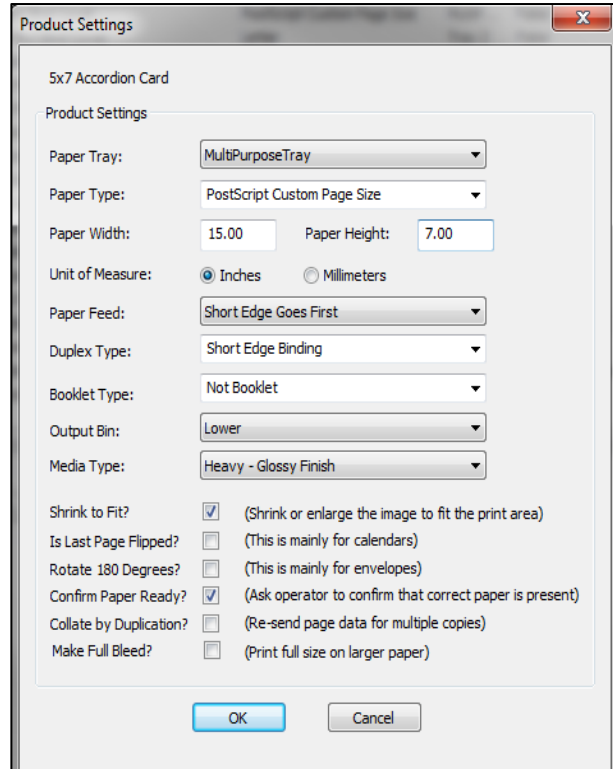

5x7 Accordion Card
(Product ID 3614811)